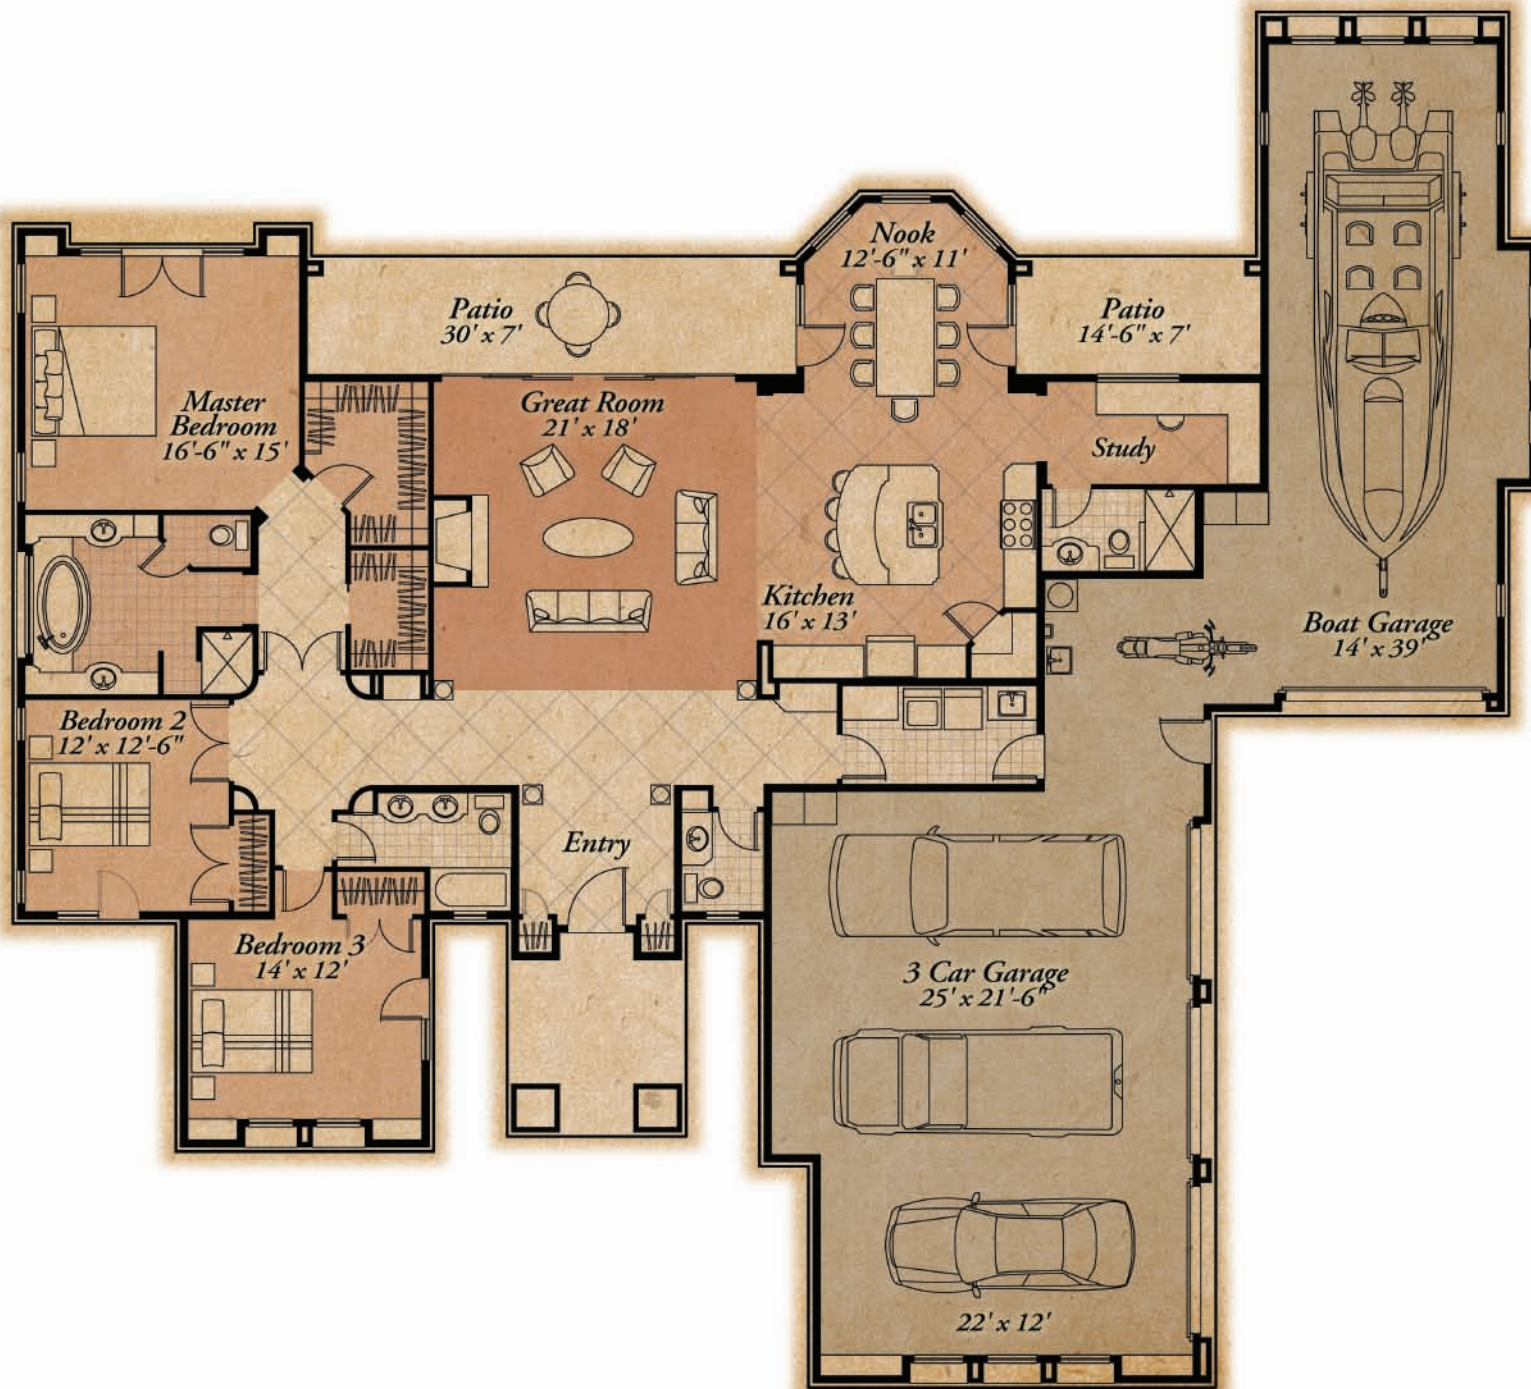

Tuscan elevation

Girona

2,648 square feet, 3 bedrooms

Santa Barbara elevation*

Capistrano elevation

Girona

2,648 square feet
3 bedrooms, 3 1/2 bath

1,792 sq-ft garage
3 cars plus boat

large living room, master suite with his and her closet, covered patios and office/study

optional Casita (438 sq-ft) and RV Garage available