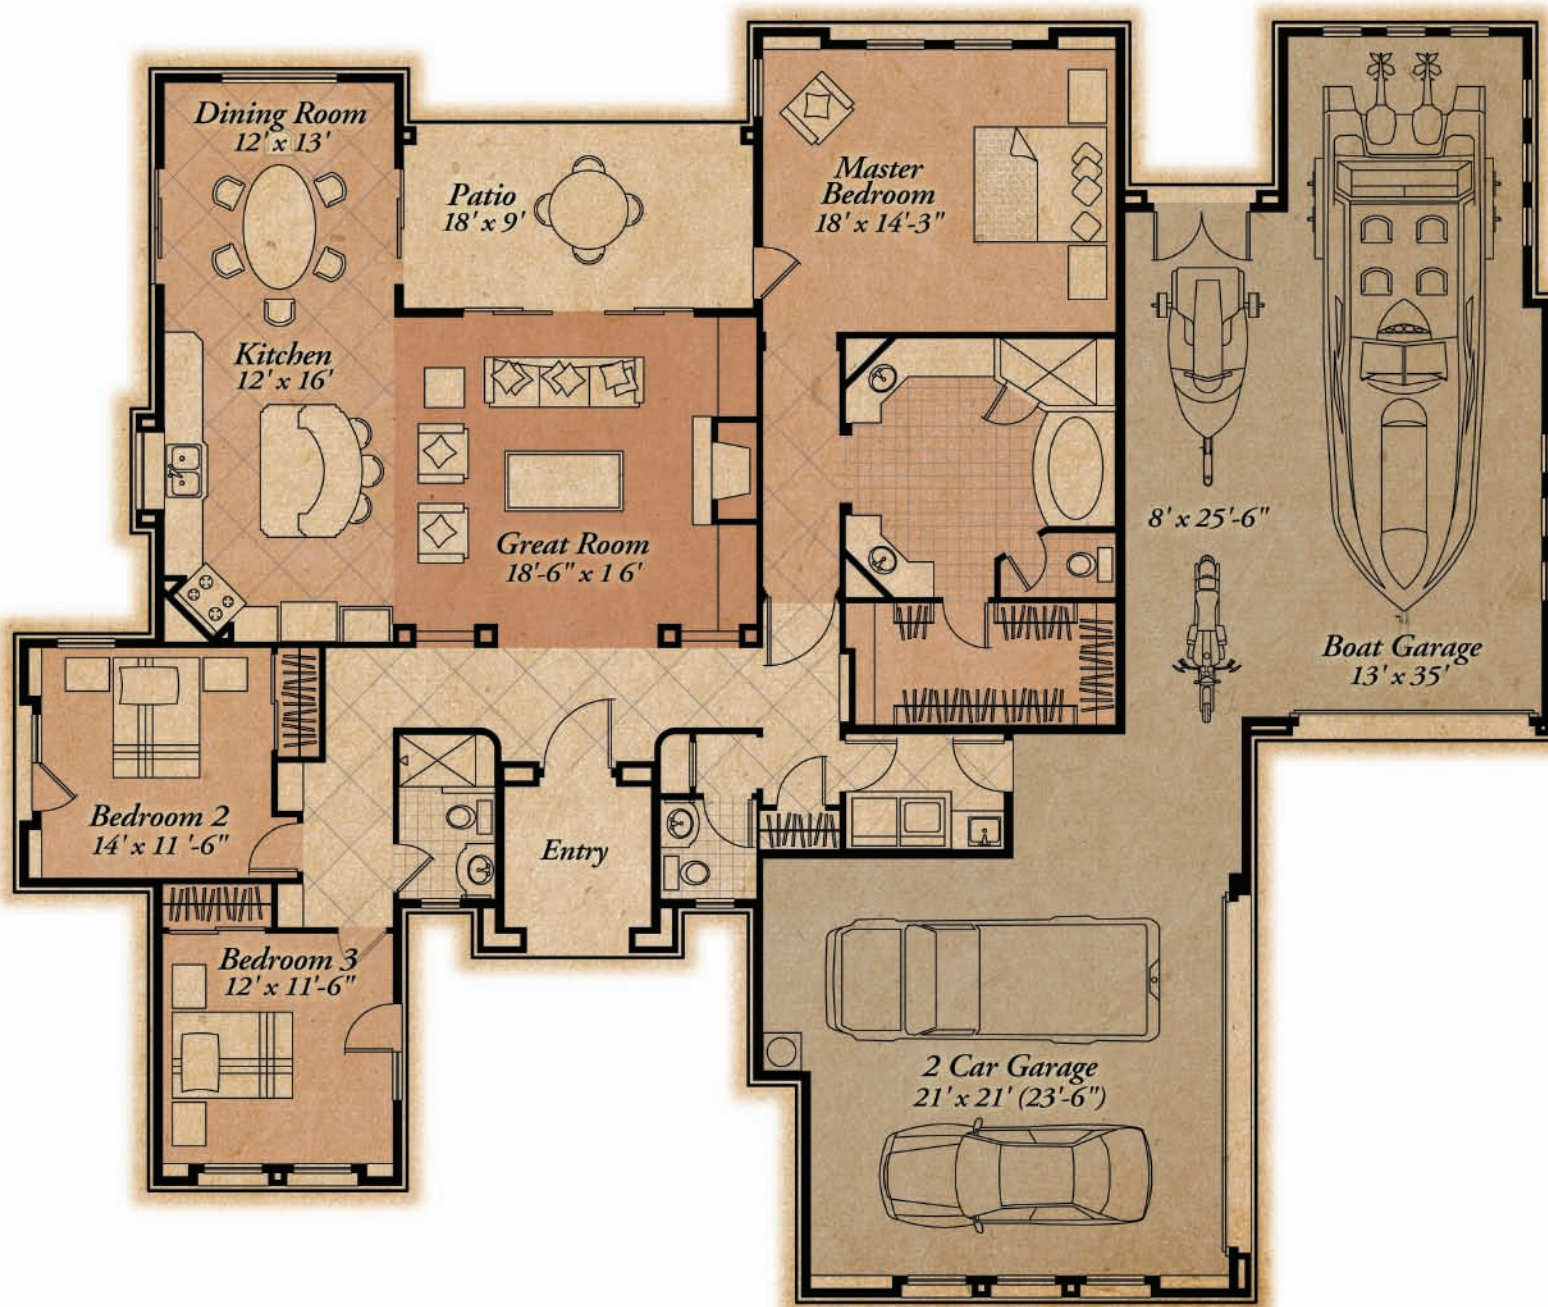

Capistrano elevation

Navarra
2,177 square feet, 3 bedrooms

Santa Barbara elevation*

Tuscan elevation

Navarra

2,177 square feet
3 bedrooms, 2 1/2 bath

1,376 sq-ft garage
2 cars plus boat

split floor plan with elegant
master suite, tiled entry
and covered patio

optional Casita (438 sq-ft)
and RV Garage available