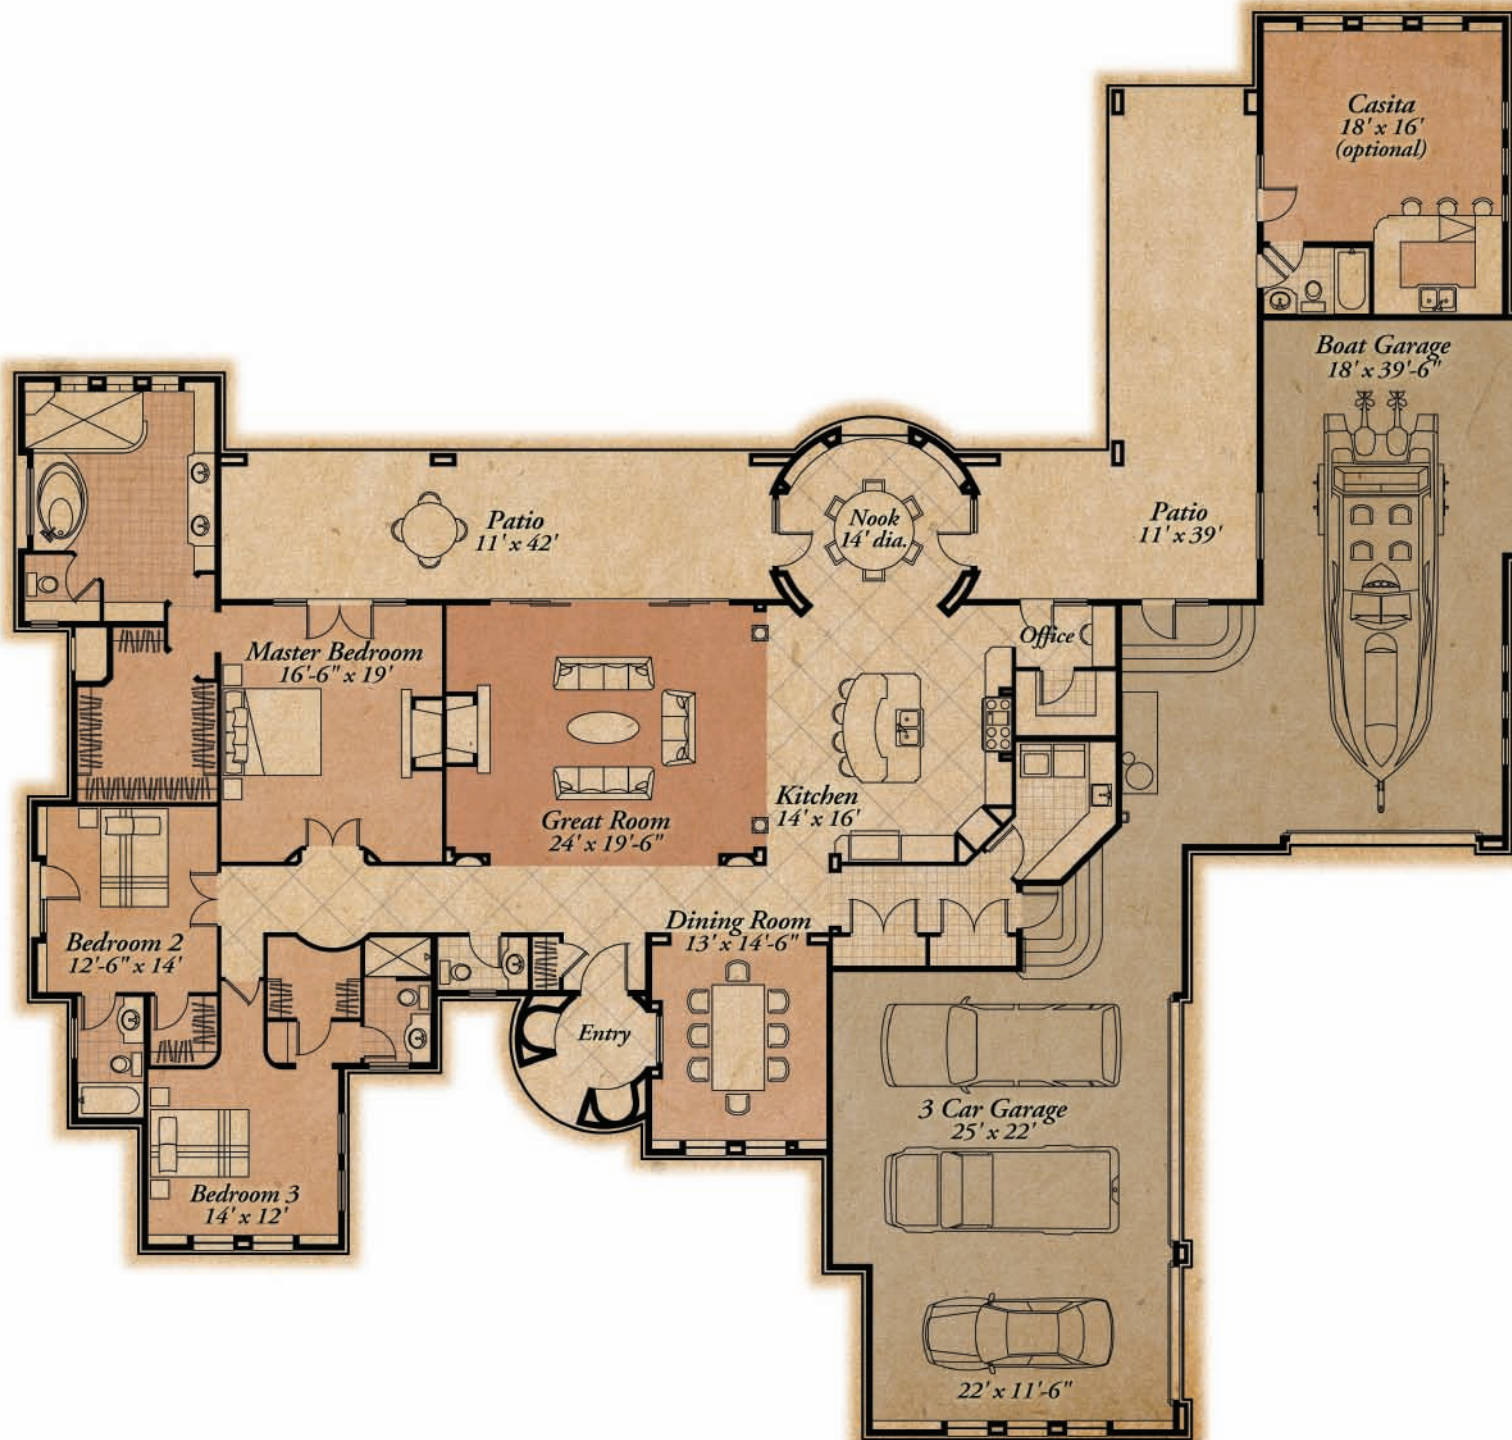

Tuscan elevation

Besaliù
3,336 square feet, 3 bedrooms

Santa Barbara elevation*

Capistrano elevation

Besali

3,336 square feet
3 bedrooms, 3 1/2 bath

1,992 sq-ft garage
3 cars plus boat

single story home with elegant floor plan, formal dining room, butlers closet and turret entry

optional Casita (438 sq-ft) and RV Garage available