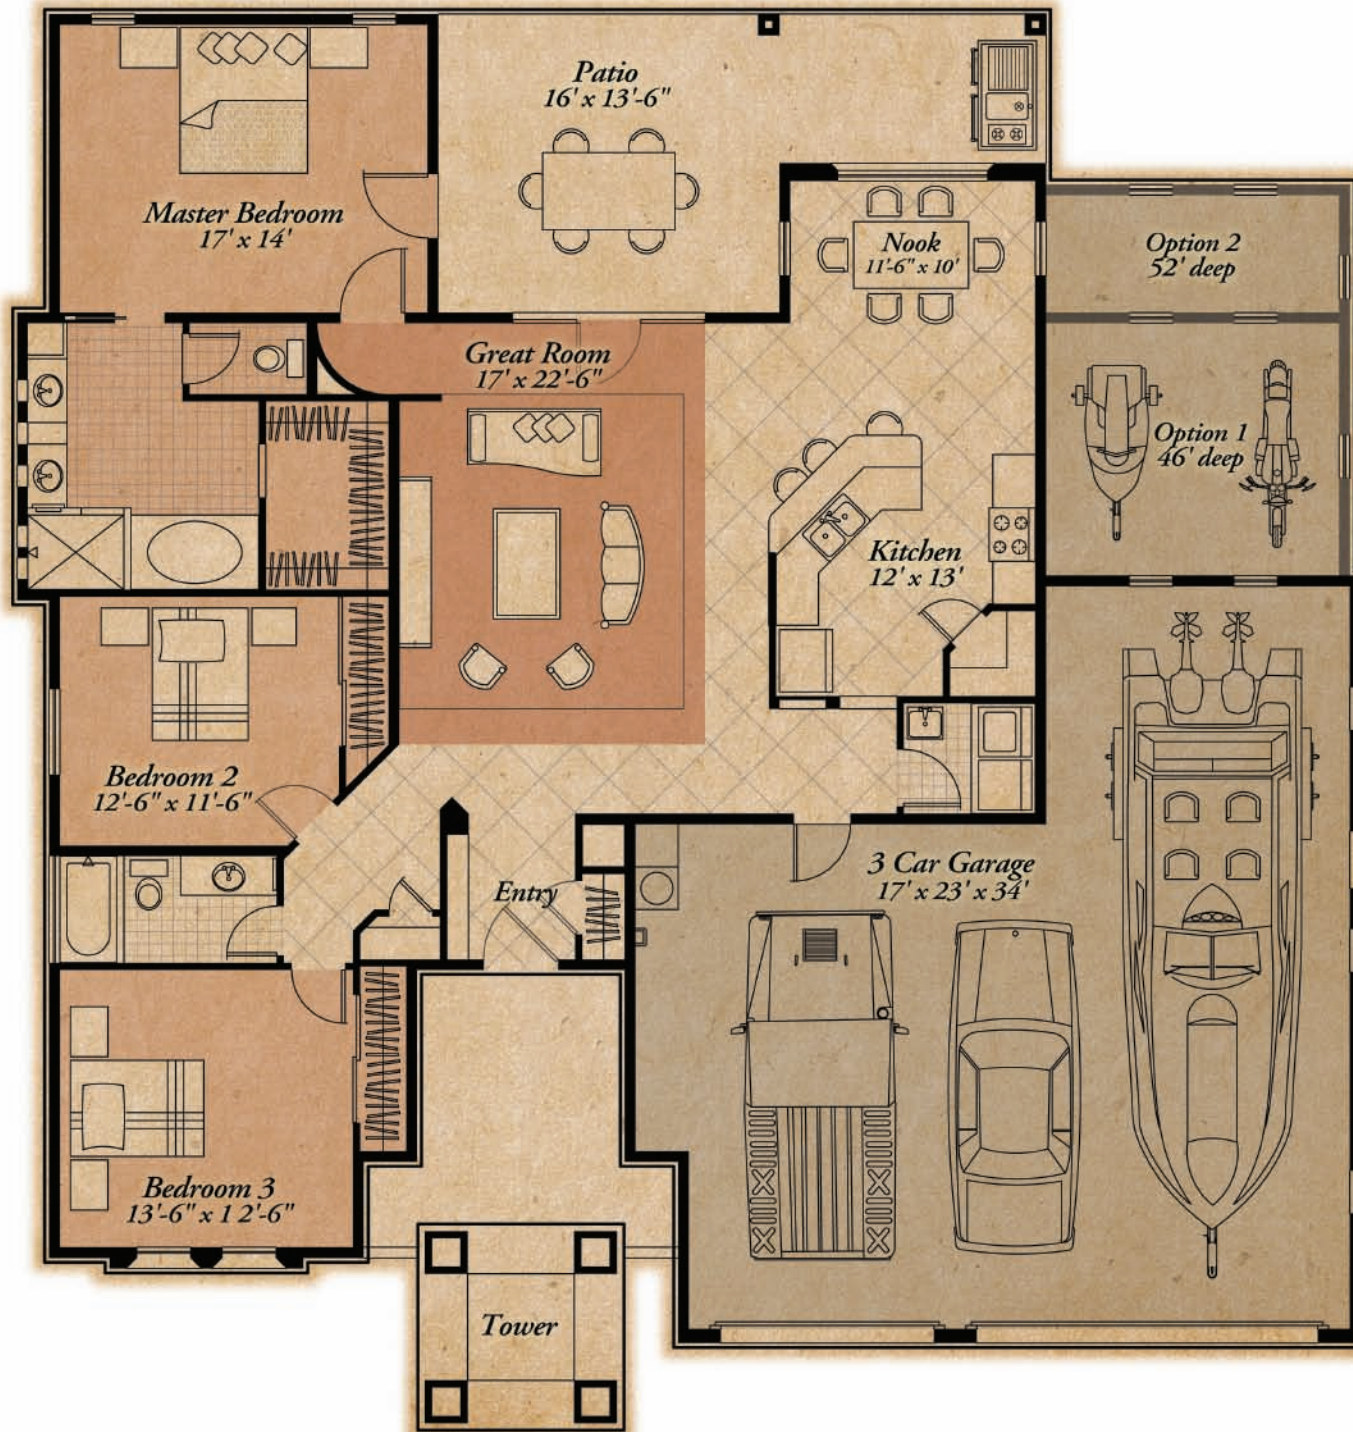

Santa Barbara elevation*

Casa Largo

1,887 square feet, 3 bedrooms

Capistrano elevation

Tuscan elevation

Casa Largo

1,887 square feet
3 bedrooms, 2 bath

978 sq-ft garage
2 cars plus boat

large great room with 15' ceiling,
dining nook and covered patio

optional Casita (438 sq-ft)
and RV Garage available